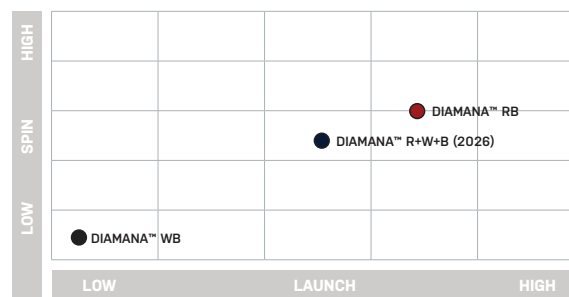

Offered in a gorgeous red, white, and blue colorway with a premium, ion-plated finish, Mitsubishi Golf's latest limited edition Diamana references America's most foundational golf traditions and championship moments embedded in a field of stars and stripes. A classic, mid-launching, smooth profile, this limited edition shaft includes Mitsubishi's state-of-the-art tech package for stability, consistency, and renowned 'unlike another other' Diamana feel.

Player Profile: Ideal for golfers in search of a collectible, tour-proven shaft with an smooth feel and premium finishes.

KEY SHAFT FEATURES

- ✓ LIMITED EDITION FOR 2026
- ✓ PREMIUM ION-PLATED FINISH
- ✓ TRADITION MEETS TECHNOLOGY
- ✓ 80-TON DIALEAD PITCH FIBER
- ✓ MR70 CARBON FIBER
- ✓ XLINK TECH™ RESIN SYSTEM

DIAMANA™ 2026 R+W+B SPECS

PRODUCT	FLEX	LENGTH (IN)	WEIGHT (G)	TIP O.D. (IN)	TIP LENGTH (IN)	BUTT O.D. (IN)	TORQUE (°)	KICK PT.
Diamana™ R+W+B 63	S	46	61	0.335	3	0.602	3.2	MID-HIGH
Diamana™ R+W+B 63	X	46	62	0.335	3	0.602	3.2	MID-HIGH
Diamana™ R+W+B 73	S	46	70	0.335	3	0.602	2.9	MID-HIGH
Diamana™ R+W+B 73	X	46	71	0.335	3	0.604	2.9	MID-HIGH

DIAMANA™ 2026 R+W+B FIT GUIDE

DRIVER MPH/YDS	< 80/210	81-90/ 210-239	91-105/ 240-259	106/ 260 >
Diamana BB 63			S/X	X
Diamana BB 73			S/X	X

* Above are general guidelines for professional fitters; custom fittings may vary and are player dependent.

DIAMANA™ SPIN/LAUNCH GUIDE

Mitsubishi Chemical America